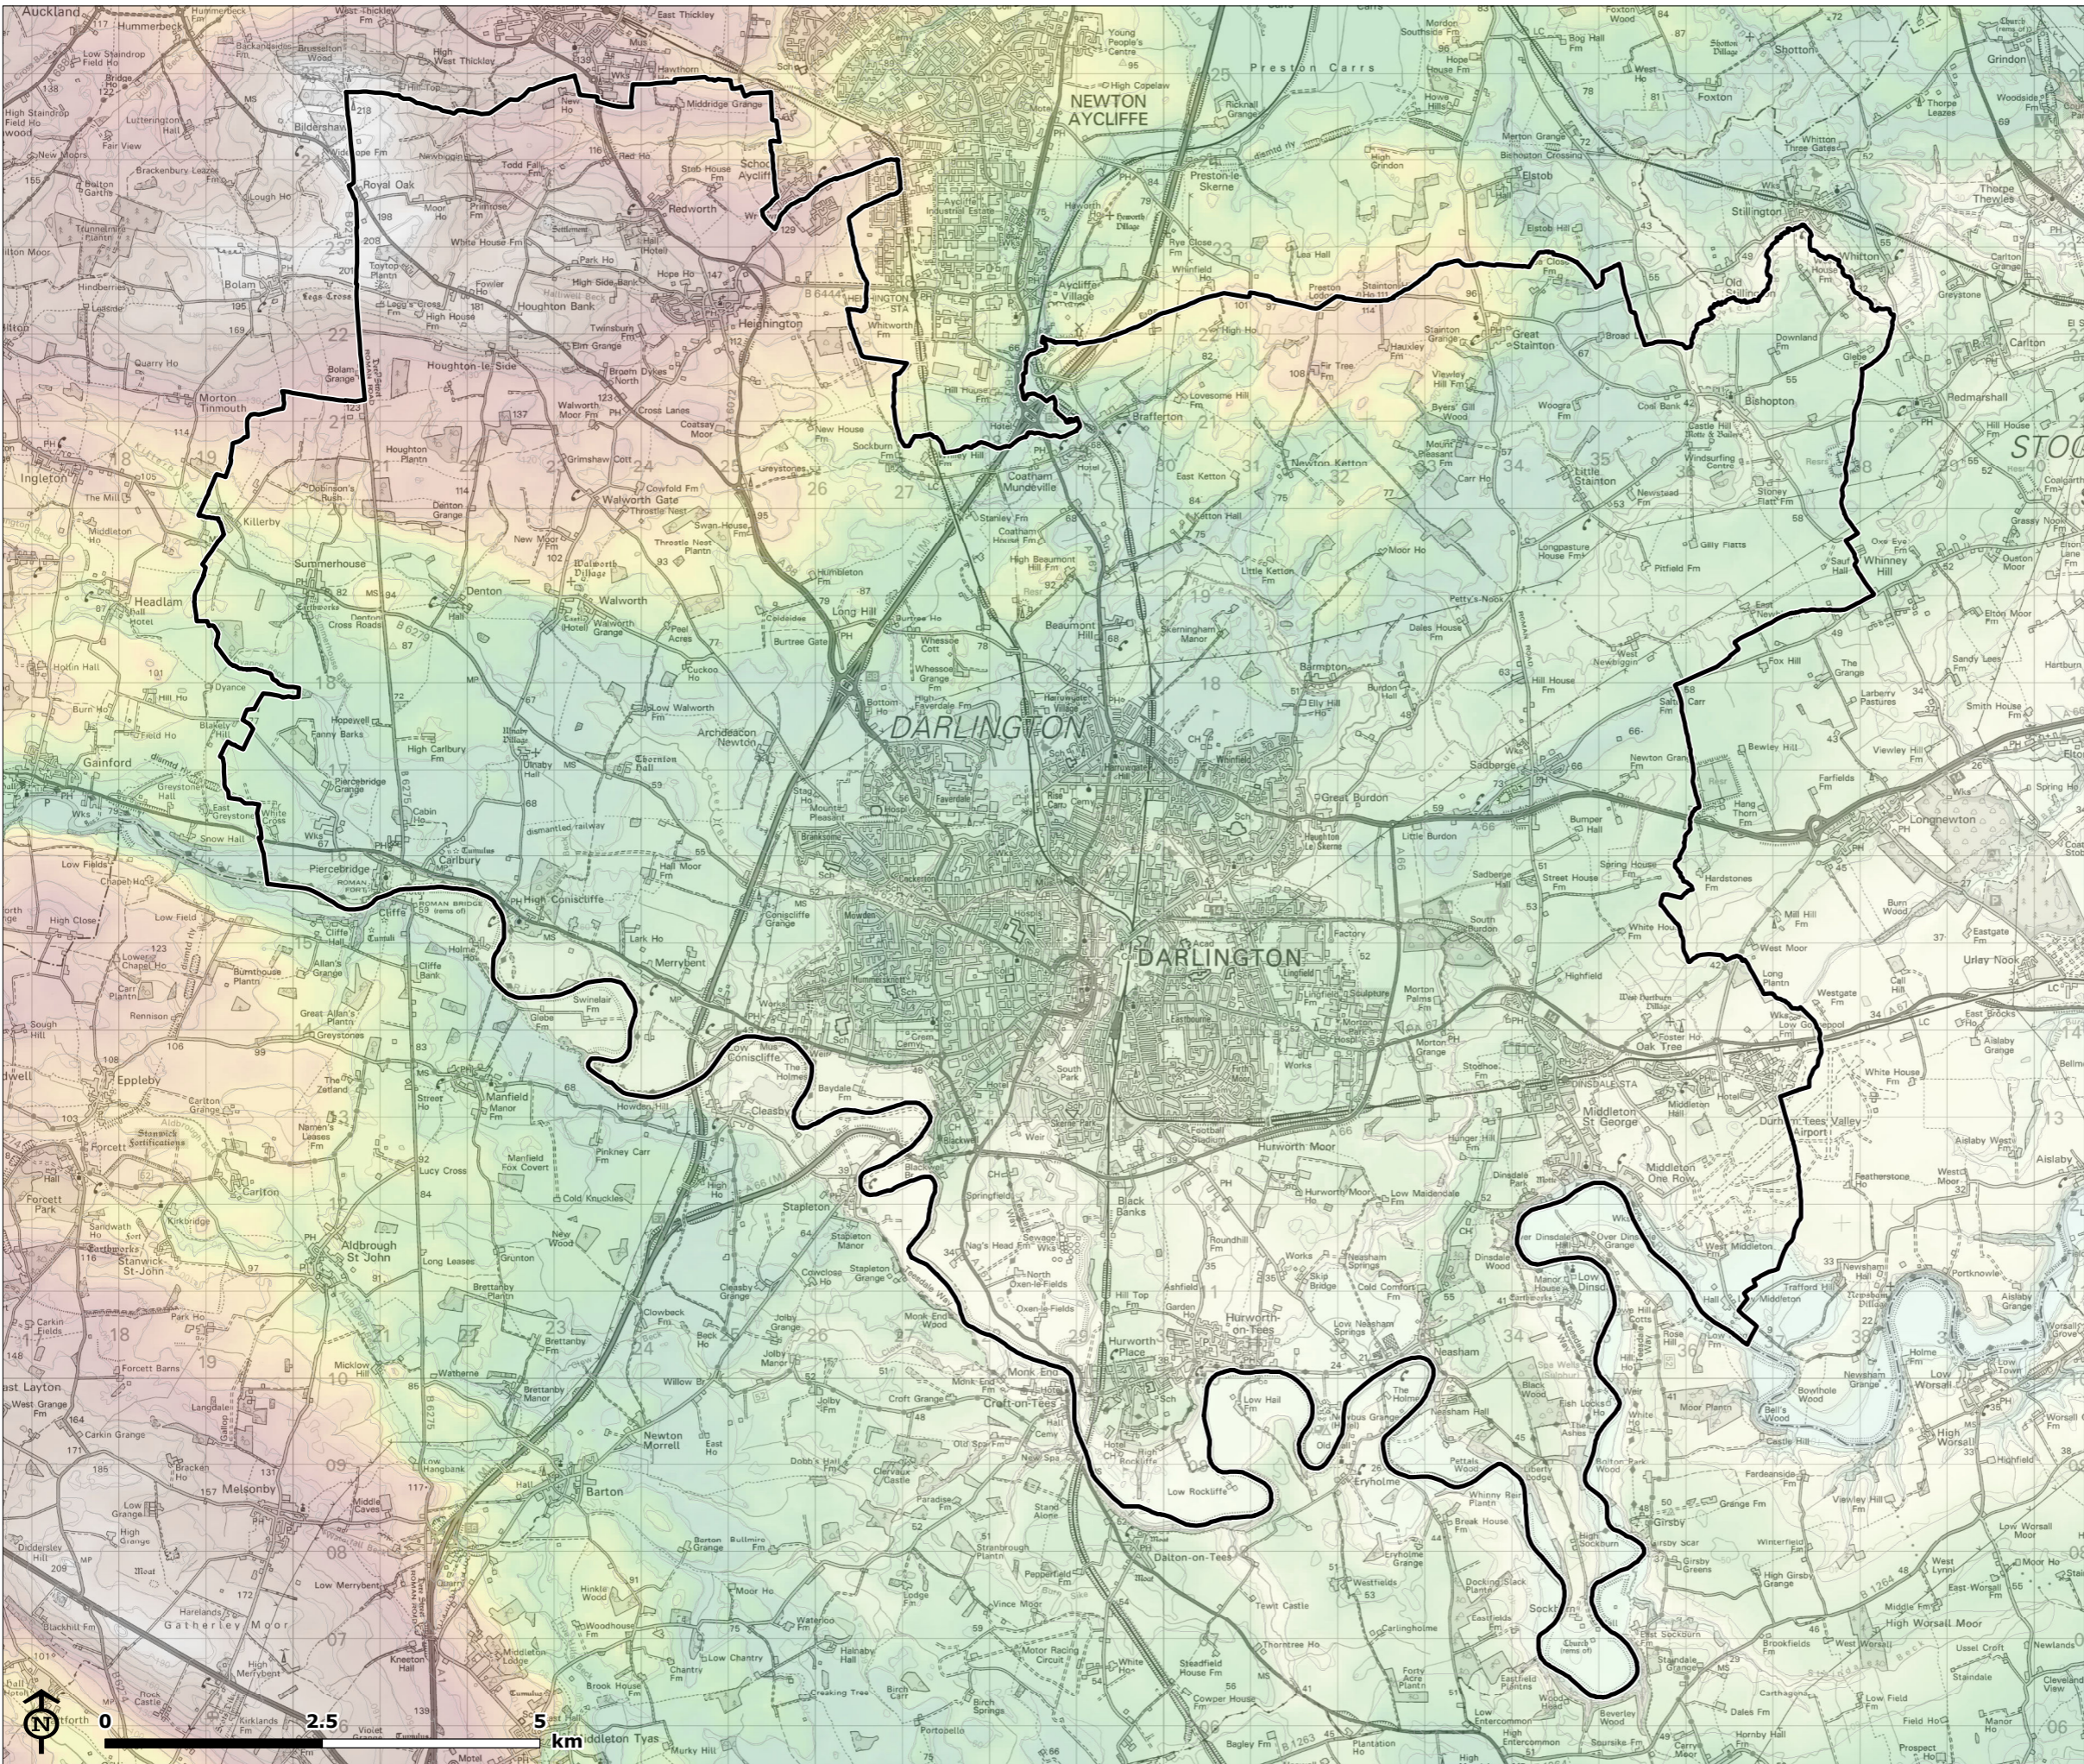

DARLINGTON LANDSCAPE CHARACTER ASSESSMENT

Figure 2.1: Topography

Darlington Borough Council
Elevation
 High : 230
 Low : 0

Map Scale @ A3: 1:75,000